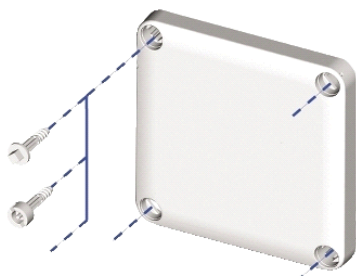

NSYAEDST820TB

Trokutni vijci, Ø8 mm, za kutije THALASSA s visinom poklopca od 20 mm.

Glavno

Range	Thalassa
Product or component type	Screw

Komplementarno

Accessory / separate part type	Closing shape screw
Device application	Multi-purpose
Mounting support	Direct mounting on cover
Range compatibility	Thalassa TBP Thalassa TBS
Device composition	Screw 4
Material	Plastic
Product weight	0.02 kg
Lock type	8 mm triangular head

Okolina

Offer Sustainability

Green Premium product	Green Premium product
Compliant - since 0940 - Schneider Electric declaration of conformity	Compliant - since 0940 - Schneider Electric declaration of conformity
Reference contains SVHC above the threshold - go to CaP for more details	Reference contains SVHC above the threshold
Available	Available
Need no specific recycling operations	Need no specific recycling operations