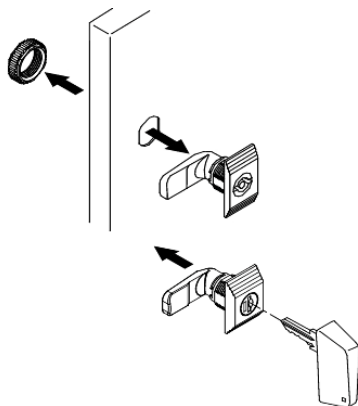

NSYCLL405CRN

Potpuna met. brava koja se upotreblj s ključem 405
(2). Za kuć. Spacial CRN/S3HF.

Glavno

Range	Spacial
Accessory / separate part category	Locking accessory
Product or component type	Lock
Device application	Multi-purpose
Mounting support	Direct mounting on door
Product compatibility	CRN enclosure
Range compatibility	Spacial CRN
Device composition	2 key 1 metal cam 1 escutcheon with key lock

Komplementarno

Quantity per set	Set of 1
Material	Zamak + steel for key lock Steel for cam PA (polyamide) for handle
Lock type	Key lock
Type of keylock	Cylinder
Key number	405

Okolina

Offer Sustainability