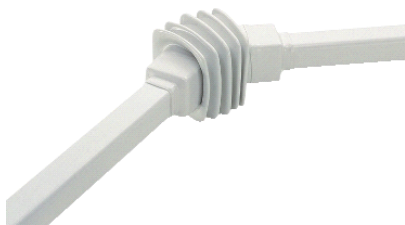

NSYCMUIA50

Zglob cijevi, pravokutni 50 mm, lijevani čelik RAL 7040. Za kuć. S3CM HMI.

Glavno

Range	Spacial
Accessory / separate part category	Cable management accessory
Product or component type	Tube adaptor
Device application	Multi-purpose
Enclosure nominal dimensions	
Mounting location	Between 2 horizontal tubes
Mounting support	For 50 mm square tube Option of passing cables through the inside
Range compatibility	Spacial S3CM
Device composition	Fixing elements 1 x linking and rotating bracket 1 x bellow
Quantity per set	Set of 1

Komplementarno

Material	Moulded steel
Colour	Grey RAL 7035
Surface finish	Epoxy-polyester powder
Fixing mode	By fixing element - screw type M12 - horizontal tube location
Operating angle	170 °
Permanent permissible load	4.25 kg
Height	148 mm
Width	148 mm
Depth	236 mm
Product weight	4.65 kg

Okolina

Offer Sustainability

Green Premium product	Green Premium product
Compliant - since 0940 - Schneider Electric declaration of conformity	Compliant - since 0940 - Schneider Electric declaration of conformity
Reference not containing SVHC above the threshold	Reference not containing SVHC above the threshold
Available	Available
Need no specific recycling operations	Need no specific recycling operations