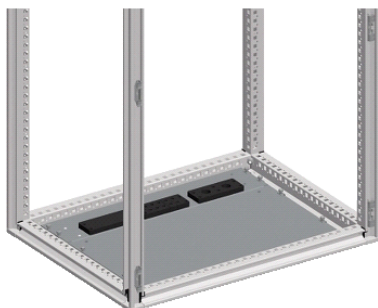

NSYDCE6

Spacial SF ploča s kabelskim uvođnicama za konektore – kućište od 600 mm

Glavno

Range	Spacial
Product or component type	Cable gland plate for connectors
Accessory / separate part category	Cable management accessory
Device application	Multi-purpose
Range compatibility	Spacial Spacial SF suitable enclosure
Device composition	Fixing elements 1 plate
Quantity per set	Set of 1

Komplementarno

Accessory / separate part destination	Connector
Mounting support	Cable gland plate
Cable entry	1 or 2 entries
Material	Galvanised steel
Fixing mode	By clips - screw type C-shaped
Height	20 mm
Width	Nominal: 600 mm
Depth	444 mm
Thickness	1.5 mm