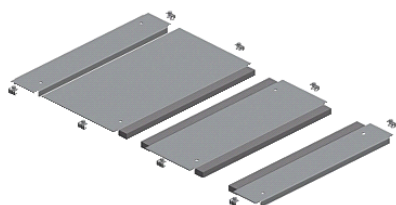

NSYEC1062

Spacial SF ploča za kab.uvodnice s 2 priključka–
fiksira se kvačicama–1000x600mm

Glavno

Range	Spacial
Product or component type	Cable gland plate
Accessory / separate part category	Cable management accessory
Device application	Multi-purpose
Range compatibility	Spacial SF
Mounting location	Enclosure bottom
Cable gland type	Standard
Cable entry	2 entries
Device composition	Fixing elements Polyurethane adhesive gasket with cross-section of 15 x 25 mm 1 plate
Quantity per set	Set of 1
Material	Galvanised steel

Komplementarno

Height	30 mm
Width	Nominal: 1000 mm Useful: 816 mm Real : 860 mm
Depth	Nominal: 600 mm
Thickness	1.5 mm

Okolina

Offer Sustainability

Green Premium product	Green Premium product
Compliant - since 0940 - Schneider Electric declaration of conformity	Compliant - since 0940 - Schneider Electric declaration of conformity
Reference not containing SVHC above the threshold	Reference not containing SVHC above the threshold
Available	Available
Need no specific recycling operations	Need no specific recycling operations