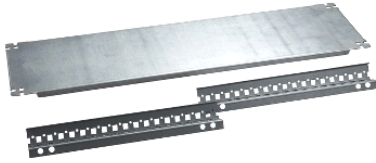

NSYPCS8

Držač za računalni zaslon za kontrolni stol s konzolom
Š800 mm

Glavno

Range	Spacial
Accessory / separate part category	Installation accessory
Product or component type	Support
Device application	Multi-purpose
Enclosure nominal dimensions	
Mounting support	Horizontal support
Range compatibility	Spacial SD
Device composition	1 support Fixing elements 2 adjustment rail
Quantity per set	Set of 1

Komplementarno

Material	Galvanised steel
Adjustment	Adjustable in depth every 25 mm for on adjustment rails
Maximum load	50 kg
Height	Real: 16 mm
Width	Real: 700 mm
Depth	Real: 247 mm
Thickness	2.5 mm

Okolina

Offer Sustainability

Green Premium product	Green Premium product
Compliant - since 0940 - Schneider Electric declaration of conformity	Compliant - since 0940 - Schneider Electric declaration of conformity
Reference not containing SVHC above the threshold	Reference not containing SVHC above the threshold
Available	Available
Need no specific recycling operations	Need no specific recycling operations