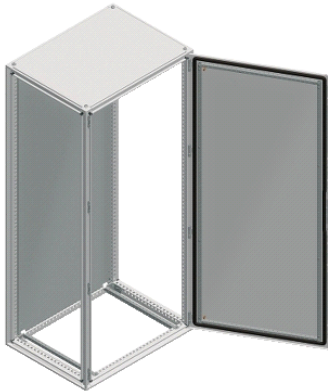

## NSYSF221060

Kućište Spacial SF bez montažne ploče – sastavljeno  
– 2200 x 1000 x 600 mm

### Glavno

Range	Spacial
Product name	Spacial SF
Device application	Multi-purpose
Product or component type	Suitable enclosure
Enclosure nominal height	2200 mm
Enclosure nominal width	1000 mm
Enclosure nominal depth	600 mm
Enclosure mounting	Floor-standing
Device composition	1 door 1 rear panel 1 roof 1 structure 1 locking system with handle for door 2 sliding rails 4 mounting plate bracket

### Komplementarno

Structure type	Formed from a single section Vertical uprights joined with top and bottom frames Panels and doors built into the structure Perforated structure with a pitch of 25 mm
Door type	Plain on front
Number of doors	1 on front
Door opening side	Reversible 120 °
Lock type	4 points lock, handle with 5 mm double bar insert on front door
Mounting plate description	Without mounting plate
Type of gland plate	Without gland plate
Accessibility for operation	Front Rear Sides of enclosure
Removable parts	Rear panel fixed by screws Roof fixed by screws Door fixed by screws for hinge Mounting plate bracket fixed by screws Sliding rail fixed by screws
Material	Galvanised steel for frame Galvanised steel for uprights Polyamide 6 with 30 % fibre glass for handle Sheet steel for door Sheet steel for panels Zamak for hinge
Surface finish	Epoxy-polyester powder
Colour	Enclosure: grey RAL 7035 Handle: black RAL 9005