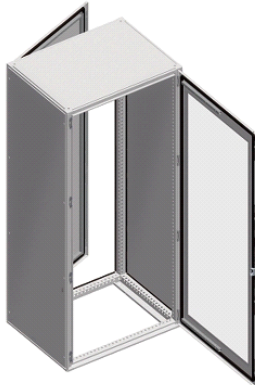

NSYSF22680E

Elektroničko kućište Spacial SF – sastavljeno – 2200 x 600 x 800 mm

Glavno

Range	Spacial
Product name	Spacial SF-E
Device application	Electronic application
Product or component type	Suitable enclosure
Enclosure nominal height	2200 mm
Enclosure nominal width	600 mm
Enclosure nominal depth	800 mm
Enclosure mounting	Floor-standing
Device composition	1 roof 1 structure 1 locking system with handle for door 2 door for front and rear 2 side panels

Komplementarno

Structure type	Formed from a single section Vertical uprights joined with top and bottom frames Panels and doors built into the structure Perforated structure with a pitch of 25 mm
Door type	Plain on front Glazed on rear
Number of doors	2 on front and rear
Door opening side	Reversible 120 °
Lock type	4 points lock, handle with 5 mm double bar insert on front and rear doors
Mounting plate description	Without mounting plate
Type of gland plate	Without gland plate
Accessibility for operation	Front Rear Sides of enclosure
Removable parts	Roof fixed by screws Door fixed by screws for hinge Side panel fixed by screws
Material	Galvanised steel for frame Galvanised steel for uprights Polyamide 6 with 30 % fibre glass for handle Sheet steel for door Sheet steel for panels Zamak for hinge
Surface finish	Epoxy-polyester powder
Colour	Enclosure: grey RAL 7035 Handle: black RAL 9005