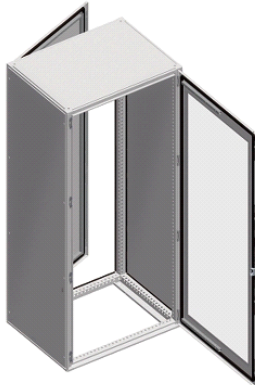

## NSYSF22860E

Elektroničko kućište Spacial SF – sastavljeno – 2200 x 800 x 600 mm

### Glavno

Range	Spacial
Product name	Spacial SF-E
Device application	Electronic application
Product or component type	Suitable enclosure
Enclosure nominal height	2200 mm
Enclosure nominal width	800 mm
Enclosure nominal depth	600 mm
Enclosure mounting	Floor-standing
Device composition	1 roof 1 structure 1 locking system with handle for door 2 door for front and rear 2 side panels

### Komplementarno

Structure type	Formed from a single section Vertical uprights joined with top and bottom frames Panels and doors built into the structure Perforated structure with a pitch of 25 mm
Door type	Plain on front Glazed on rear
Number of doors	2 on front and rear
Door opening side	Reversible 120 °
Lock type	4 points lock, handle with 5 mm double bar insert on front and rear doors
Mounting plate description	Without mounting plate
Type of gland plate	Without gland plate
Accessibility for operation	Front Rear Sides of enclosure
Removable parts	Roof fixed by screws Door fixed by screws for hinge Side panel fixed by screws
Material	Galvanised steel for frame Galvanised steel for uprights Polyamide 6 with 30 % fibre glass for handle Sheet steel for door Sheet steel for panels Zamak for hinge
Surface finish	Epoxy-polyester powder
Colour	Enclosure: grey RAL 7035 Handle: black RAL 9005