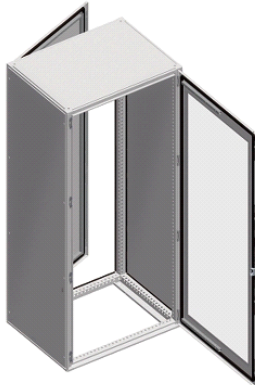

NSYSF22880E

Elektroničko kućište Spacial SF – sastavljeno – 2200 x 800 x 800 mm

Glavno

Range	Spacial
Product name	Spacial SF-E
Device application	Electronic application
Product or component type	Suitable enclosure
Enclosure nominal height	2200 mm
Enclosure nominal width	800 mm
Enclosure nominal depth	800 mm
Enclosure mounting	Floor-standing
Device composition	1 roof 1 structure 1 locking system with handle for door 2 door for front and rear 2 side panels

Komplementarno

Structure type	Formed from a single section Vertical uprights joined with top and bottom frames Panels and doors built into the structure Perforated structure with a pitch of 25 mm
Door type	Plain on front Glazed on rear
Number of doors	2 on front and rear
Door opening side	Reversible 120 °
Lock type	4 points lock, handle with 5 mm double bar insert on front and rear doors
Mounting plate description	Without mounting plate
Type of gland plate	Without gland plate
Accessibility for operation	Front Rear Sides of enclosure
Removable parts	Roof fixed by screws Door fixed by screws for hinge Side panel fixed by screws
Material	Galvanised steel for frame Galvanised steel for uprights Polyamide 6 with 30 % fibre glass for handle Sheet steel for door Sheet steel for panels Zamak for hinge
Surface finish	Epoxy-polyester powder
Colour	Enclosure: grey RAL 7035 Handle: black RAL 9005