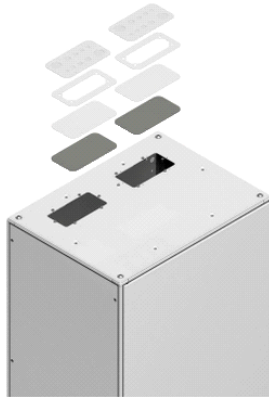

NSYSRCE1050

Uvodnica kabela za pokrov Spacial SF – 1000 x 500 mm

Glavno

Range	Spacial
Accessory / separate part category	Cabling accessory
Product or component type	Cable entry
Device application	Multi-purpose
Mounting location	On top of enclosure
Range compatibility	Spacial Spacial SF suitable enclosure
Device composition	1 roof

Komplementarno

Material	Steel
Colour	Grey RAL 7035
Surface finish	Epoxy-polyester powder
Fixing mode	By screws - screw type M12 - roof fixing point location
Type of gland plate	Cable entry plates
Cable entry	1 entry
Width	Nominal: 1000 mm Real: 970 mm
Depth	Nominal: 500 mm Real: 470 mm
Number of cut-out	3 cut-outs
Cut-out dimensions	232 x 117 mm