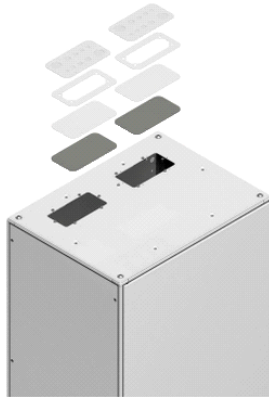

## NSYSRCE1060

Uvodnica kabela za pokrov Spacial SF – 1000 x 600 mm

### Glavno

Range	Spacial
Accessory / separate part category	Cabling accessory
Product or component type	Cable entry
Device application	Multi-purpose
Mounting location	On top of enclosure
Range compatibility	Spacial Spacial SF suitable enclosure
Device composition	1 roof

### Komplementarno

Material	Steel
Colour	Grey RAL 7035
Surface finish	Epoxy-polyester powder
Fixing mode	By screws - screw type M12 - roof fixing point location
Type of gland plate	Cable entry plates
Cable entry	1 entry
Width	Nominal: 1000 mm Real: 970 mm
Depth	Nominal: 600 mm Real: 570 mm
Number of cut-out	3 cut-outs
Cut-out dimensions	232 x 117 mm