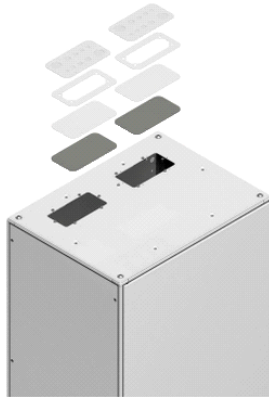

NSYSRCE650

Uvodnica kabela za pokrov Spacial SF – 600 x 500 mm

Glavno

Range	Spacial
Accessory / separate part category	Cabling accessory
Product or component type	Cable entry
Device application	Multi-purpose
Mounting location	On top of enclosure
Range compatibility	Spacial Spacial SF suitable enclosure
Device composition	1 roof

Komplementarno

Material	Steel
Colour	Grey RAL 7035
Surface finish	Epoxy-polyester powder
Fixing mode	By screws - screw type M12 - roof fixing point location
Type of gland plate	Cable entry plates
Cable entry	1 entry
Width	Nominal: 600 mm Real: 570 mm
Depth	Nominal: 500 mm Real: 470 mm
Number of cut-out	1 cut-out
Cut-out dimensions	232 x 117 mm