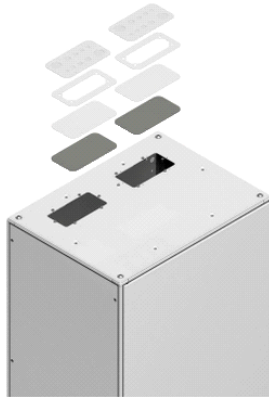

NSYSRCE660

Uvodnica kabela za pokrov Spacial SF – 600 x 600 mm

Glavno

Range	Spacial
Accessory / separate part category	Cabling accessory
Product or component type	Cable entry
Device application	Multi-purpose
Mounting location	On top of enclosure
Range compatibility	Spacial Spacial SF suitable enclosure
Device composition	1 roof

Komplementarno

Material	Steel
Colour	Grey RAL 7035
Surface finish	Epoxy-polyester powder
Fixing mode	By screws - screw type M12 - roof fixing point location
Type of gland plate	Cable entry plates
Cable entry	1 entry
Width	Nominal: 600 mm Real: 570 mm
Depth	Nominal: 600 mm Real: 570 mm
Number of cut-out	1 cut-out
Cut-out dimensions	232 x 117 mm