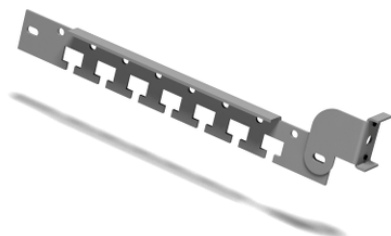

NSYTFPCR4

Komplet od 2 poprečne šine za vrata za kućište
SPACIAL WM, širine 400 mm

Glavno

Range	Spacial
Product or component type	Door cable-guide cross rail
Device application	Multi-purpose
Enclosure nominal dimensions	
Mounting location	On door reinforcement frame
Range compatibility	Spacial S3D, CRN, S3X enclosures
Device composition	Fixing elements 2 x cross rails
Quantity per set	Set of 1

Komplementarno

Material	Steel
Surface finish	Zinc coated
Fixing mode	By 2 screws - screw type self tapping - on door reinforcement frame location
Adjustment	At the required heightfor on door reinforcement frame
Height	30 mm
Width	Nominal: 400 mm Real: 332 mm
Depth	14 mm
Product weight	0.34 kg

Okolina

Offer Sustainability

Green Premium product	Green Premium product
Compliant - since 0940 - Schneider Electric declaration of conformity	Compliant - since 0940 - Schneider Electric declaration of conformity
Reference not containing SVHC above the threshold	Reference not containing SVHC above the threshold
Available	Available
Need no specific recycling operations	Need no specific recycling operations