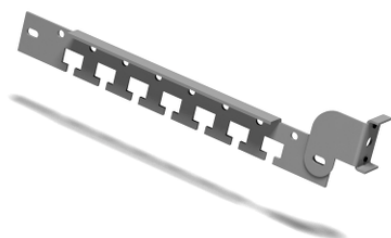

NSYTFPCR6

Komplet od 2 poprečne šine za vrata za kućište
SPACIAL WM, širine 600 mm

Glavno

Range	Spacial
Product or component type	Door cable-guide cross rail
Device application	Multi-purpose
Enclosure nominal dimensions	
Mounting location	On door reinforcement frame
Range compatibility	Spacial S3D, CRN, S3X enclosures
Device composition	Fixing elements 2 x cross rails
Quantity per set	Set of 1

Komplementarno

Material	Steel
Surface finish	Zinc coated
Fixing mode	By 2 screws - screw type self tapping - on door reinforcement frame location
Adjustment	At the required heightfor on door reinforcement frame
Height	30 mm
Width	Nominal: 600 mm Real: 532 mm
Depth	14 mm
Product weight	0.55 kg

Okolina

Offer Sustainability

Green Premium product	Green Premium product
Compliant - since 0940 - Schneider Electric declaration of conformity	Compliant - since 0940 - Schneider Electric declaration of conformity
Reference not containing SVHC above the threshold	Reference not containing SVHC above the threshold
Available	Available
Need no specific recycling operations	Need no specific recycling operations