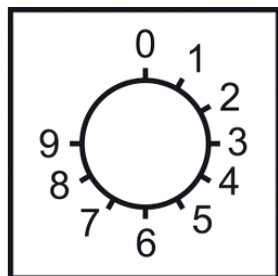

Podatkovni list proizvoda

Karakteristike

XBCY2250

legenda za grebenastu sklopku od 0 do 9 – 46 x 46 mm

30°

Glavno

Accessory / separate part destination	Ø 22 mm hole mounting head with chromium plated metal bezel
Range of product	Harmony Series K
Accessory / separate part category	Marking accessory
Accessory / separate part type	Legend
Product compatibility	KAXZ1
Product or component type	Legend
Marking	0...9, switching positions: 0-30°-60°-90°-120°-150°-180°-210°-240°-270° white black background
Label dimensions	46 x 46 mm
Quantity per set	Set of 1